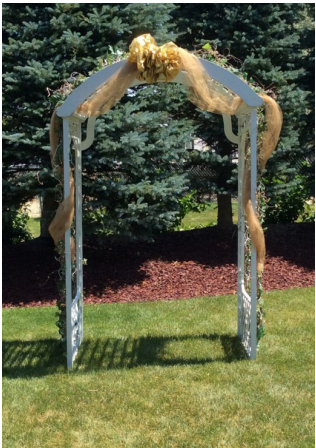

NEW RENTAL ITEMS

LIGHTED ARCH

STAND

3 & 5 PERSON RAFTS

JET MACHINE

ISLE RUNNERS

PLASTIC FOUNTAIN

ARTICULATING MAN LIFT

RAM CASE

GAZEBO

FLOWER HOLDERS

ROMAN ARCH

Everything Concrete

Portable Cement Mixer

Compactor/Tamper

Electric Jack Hammer

Edco Cement Grinder

Walk Behind Concrete Saw

Hand-Held Concrete Saw

Concrete Rotary hammer

VIBRA PLATE

Home Improvement

Submersible Sump Pumps

Floor Sander