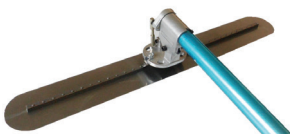

TOW BEHIND CONCRETE MIXER*

PORTABLE CONCRETE MIXER

CONCRETE BUGGY

PAVING BREAKER

Electric
or Gas

CONCRETE CUT OFF SAW

Wet or Dry
Can be used with Dust
Vacuum Attachment

CONCRETE PENCIL VIBRATOR

WALK BEHIND CONCRETE SAW

CONCRETE GRINDER

Can Be Used
with Dust
Collection Vacuum

MIKASA JUMPING JACK

VIBRA PLATE COMPACTOR

CONCRETE CORE DRILL Suction Compressor Available

FRESNO TROWEL

BULL FLOAT