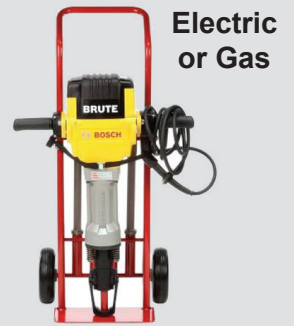

SCAFFOLDING

150,000 BTU PROPANE HEATER

350,000 BTU PROPANE HEATER

ROLLING MAGNET

TWIN TANK ELECTRIC AIR COMPRESSOR

TRASH PUMP

RIP-R-STRIPPER FLOOR-STRIPPER

CONCRETE TOOLS

TOW BEHIND CONCRETE MIXER*

PORTABLE CONCRETE MIXER

CONCRETE BUGGY

PAVING BREAKER

Electric
or Gas

CONCRETE CUT OFF SAW

Wet or Dry
Can be used with Dust
Vacuum Attachment

CONCRETE PENCIL VIBRATOR

WALK BEHIND CONCRETE SAW

CONCRETE GRINDER

Can Be Used
with Dust
Collection Vacuum

MIKASA JUMPING JACK

VIBRA PLATE COMPACTOR

CONCRETE CORE DRILL Suction Compressor Available

FRESNO TROWEL

BULL FLOAT