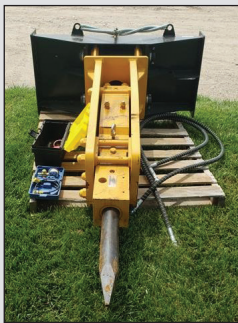

HONDA GARDEN TILLER

* Item must be towed. Call store for details.

EQUIPMENT

**JOHN DEERE
TRACK LOADER***

**PAVING
BREAKER
ATTACHMENT***

**CAT SKID STEER
236D*/Open Cab**

**DITCH WITCH MINI
SKID STEER***

Level-All Carrier, Bucket,
Trenching Attachments and
Auger with 9" and 12" Bits

CAT TELEHANDLER*

**HYSTER BOX
CAR FORKLIFT***

MAN BASKET*

**ALLMAND MINI
BACKHOE***

**JOHN DEERE
110 BACKHOE***

**JOHN DEERE
35G MINI EXCAVATOR***

**HAULOTTE
ARTICULATING
MAN LIFT***

***White Mountain Lumber
must deliver the
Articulating Man Lift,
Cat Telehandler and
Hyster Box Car Forklift.
A waiver is required on
certain items.
Some items are towable.
Call store for details.**